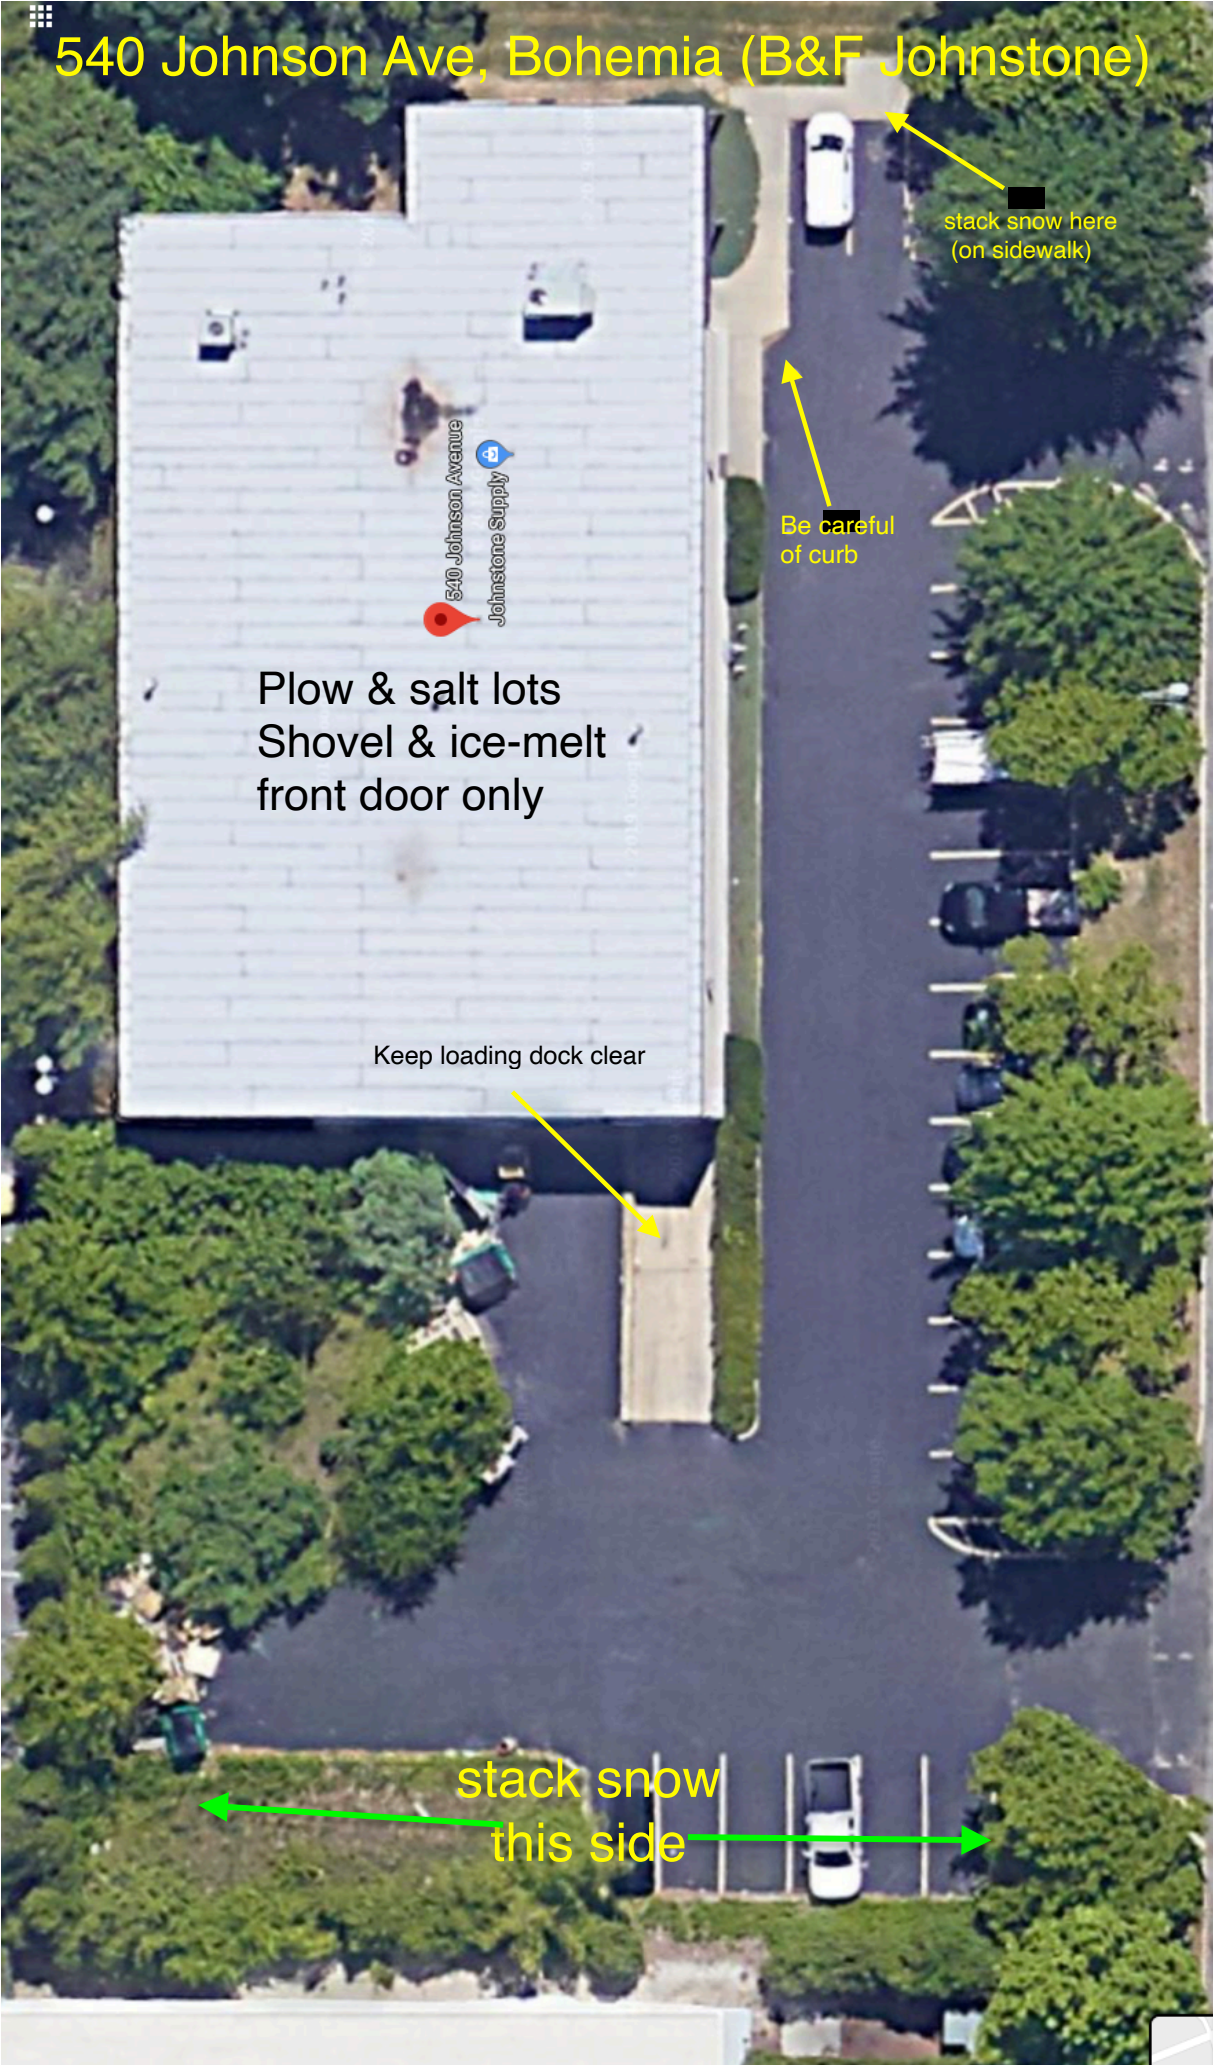

# 540 Johnson Ave, Bohemia (B&F Johnstone)

Plow & salt lots  
Shovel & ice-melt  
front door only

Keep loading dock clear

stack snow here  
(on sidewalk)

Be careful  
of curb

stack snow  
this side